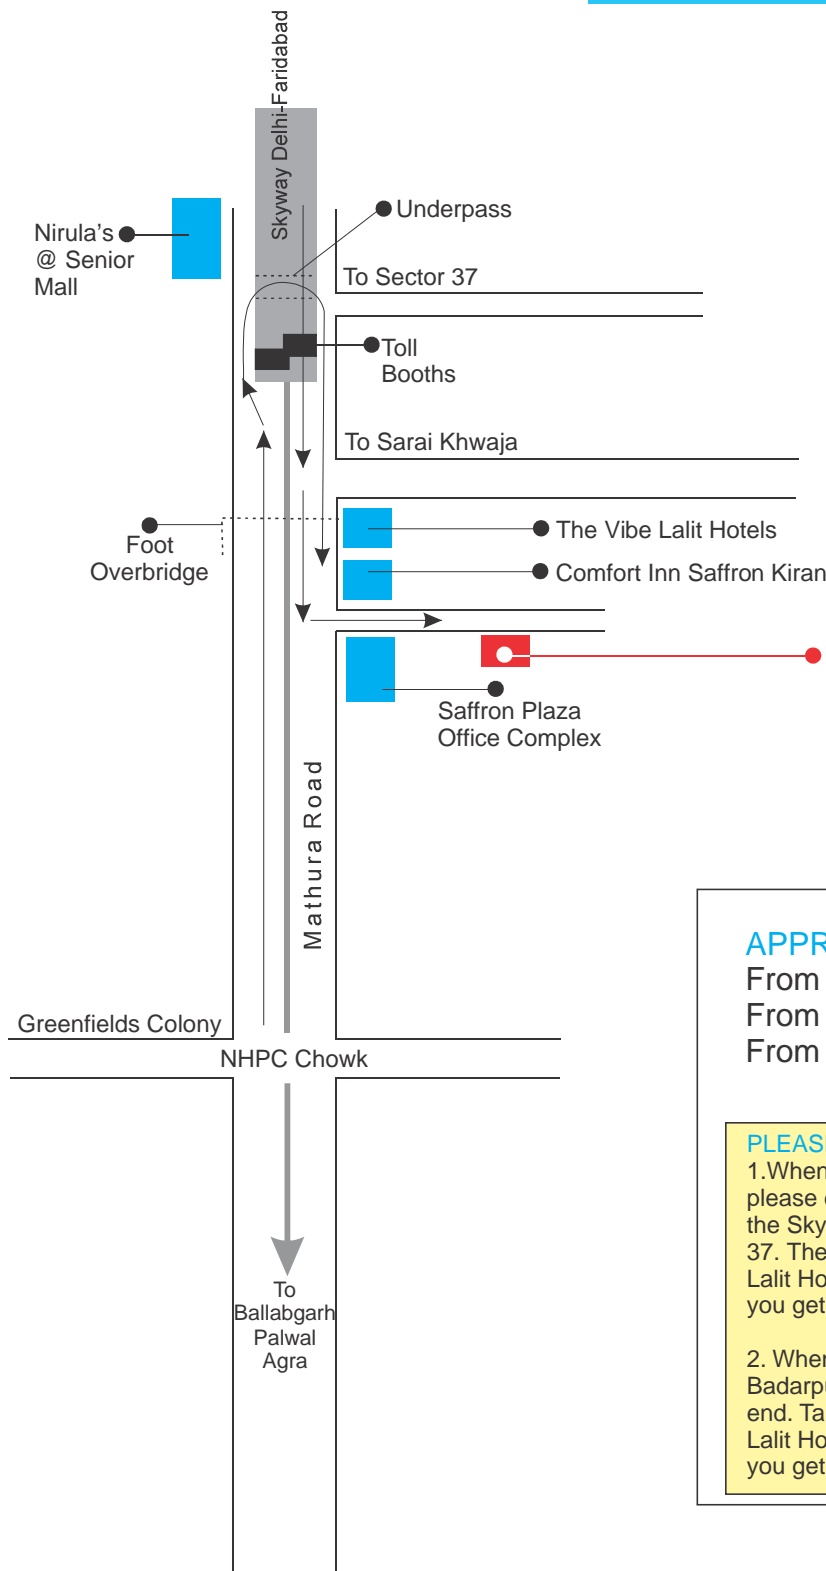

# Route Map to Ideosync Office, Faridabad

● Ideosync Media Combine  
177, Basement, Ashoka Enclave III  
Sector 35, Faridabad 121003

MAP NOT TO SCALE

## APPROXIMATE DISTANCES

From Badarpur Border	-	1.5kms
From Ashram, New Delhi	-	12 kms
From AIMS, New Delhi	-	12 kms

## PLEASE NOTE

1. When approaching from the Faridabad/Ballabgarh side, please do not take the Skyway. Turn into the road LEFT of the Skyway and take a U-turn via the underpass at Sector 37. Then turn left into Ashoka Enclave, next to the VIBE, Lalit Hotels and COMFORT INN, Saffron Kiran, as soon as you get to the end of the Skyway.
2. When approaching from the Delhi/ Ashram or Delhi Badarpur side, take the Skyway all the way till you reach the end. Take the left into Ashoka Enclave, next to the VIBE, Lalit Hotels and COMFORT INN, Saffron Kiran, as soon as you get off the Skyway.